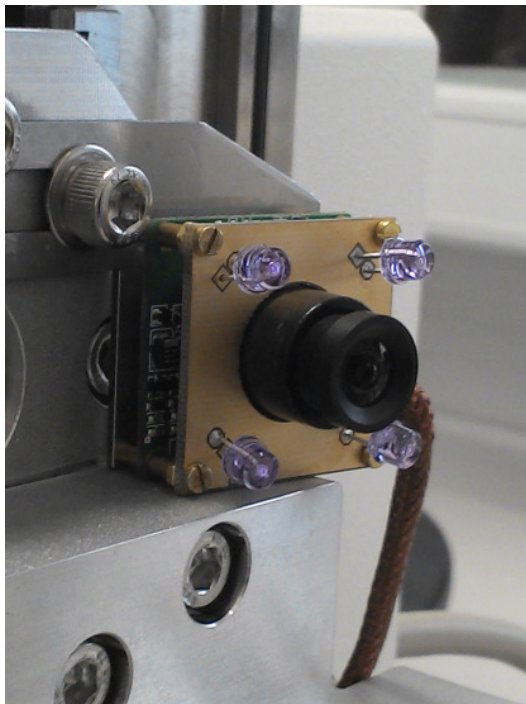

SEM Chamberscope

SEM Chamber Camera System

- infra-red camera - black/white
- control with Camera Panel
- adjustable infra-red-LED light
- configurable switch off timer
- frame grabber card for PC - optional 7" TFT monitor
- input for two cameras
- size panel: 82 x 62 mm
- size camera: 32 x 32 mm